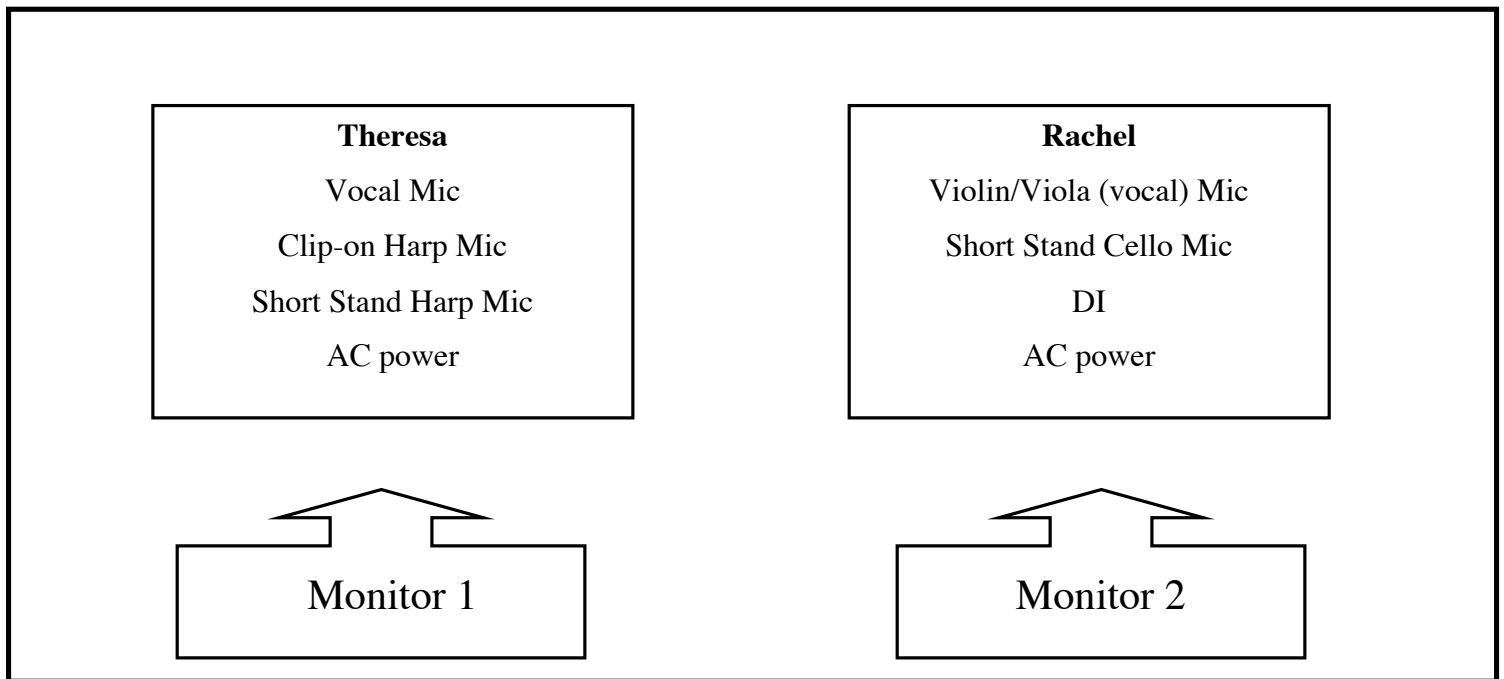

## Glancing Love is:

**Theresa Rochelle-Ross** – vocals, harp, woodwind instruments, world percussion

**Rachel Amov** – violin, viola, cello, keyboard, harmony vocals

No	Instrument	Input	Name
1	Vocal	Mic	Theresa
2	Harp/Drum	Mic (clip on)	Theresa
3	Harp	Mic (short stand)	Theresa
4	Violin	Mic	Rachel
5	Cello	Mic	Rachel
6	Keyboard	DI	Rachel

## Stand & Table Requirements:

2 long boom stands (tripod or w/ sandbags for weight)  
 2 short boom stands  
 2 music stands  
 2 short tables for water, woodwind instruments etc.

Front of Stage